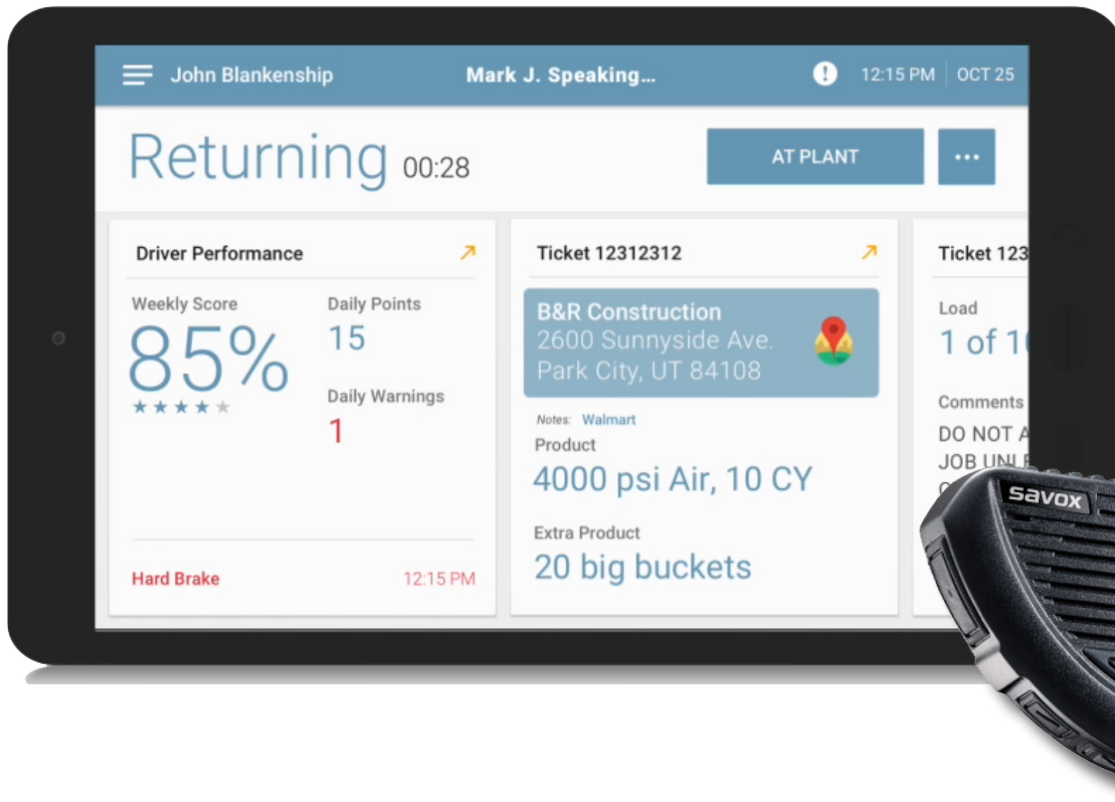

TrackIt Apps

Stay connected to your fleet

Navigation 2-Way Voice

Navigation

Improve on the accuracy and safety of your deliveries with turn-by-turn visual and audible directions. One touch navigation is possible with the address that is entered during dispatch order entry. Integrate with leading truck-specific navigation solutions as well as popular Android navigation products like Google navigation.

"In 200 Yards, Turn Left onto Stoneleaf Road"

2-Way Voice

- Push-To-Talk voice communications using Radio over IP (RoIP)
- Easy one touch communication for drivers
- Dynamic Talk Groups - Job, Plant, etc.